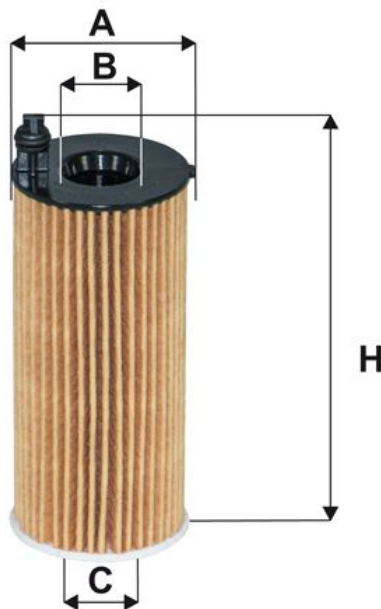

Opis techniczny SPECIFICATIONS

Typ filtra (Filter type)
filtr oleju (oil filter)

Wymiary (Dimensions)

A	56 mm
B	20 mm
C	15 mm
H	133,5 mm

OE 672/7

Zamienniki CROSS-REFERENCES

Numer oryginalny
(Original number)

OE 672/7A

Biuletyn Marketingowy

118i	B38B15A	136 KM(HP)	7/15 →
only for countries: DE, FR, GB, ES			
120 d	B47D20	190 KM(HP)	2/15 →
only for countries: DE, FR, GB, ES			
120i	B48B20A	184 KM(HP)	6/16 →
only for countries: DE, FR, GB, ES			
125 d	B47D20B	224 KM(HP)	2/15 →
only for countries: DE, FR, GB, ES			
125i	B48B20B	224 KM(HP)	6/16 →
only for countries: DE, FR, GB, ES			
2 (F22/F23/F87)			
218 d	B47D20A	150 KM(HP)	7/15 →
only for countries: DE, FR, GB, ES			
218i	B38B15A	136 KM(HP)	3/15 →
only for countries: DE, FR, GB, ES			
220 d	B47D20	190 KM(HP)	11/14 →
only for countries: DE, FR, GB, ES			
220 i	B48B20A	184 KM(HP)	6/16 →
only for countries: DE, FR, GB, ES			
225 d	B47D20B	224 KM(HP)	7/15 →
only for countries: DE, FR, GB, ES			
230i	B48B20B	252 KM(HP)	6/16 →
only for countries: DE, GB, IT, FR, ES, SE			
3 (F30/F31)			
316 d	B47D20A	116 KM(HP)	3/12 →
only for countries: DE, FR, GB, ES			
318 d/dX	B47D20A	150 KM(HP)	8/15 →
only for countries: DE, FR, GB, ES			
318i	B38B15A	136 KM(HP)	8/15 →
only for countries: DE, FR, GB, ES			
320 d	B47D20A	190 KM(HP)	8/15 →
only for countries: DE, FR, GB, ES			
320 d ED	N47D20A	163 KM(HP)	10/11 →
only for countries: DE, FR, GB, ES			
320i/iX	B48B20A	184 KM(HP)	8/15 →
only for countries: DE, FR, GB, ES			
325 d	B47D20B	224 KM(HP)	1/16 →
only for countries: DE, FR, GB, ES			
330e	B48B20A	252 KM(HP)	12/15 →
only for countries: DE, FR, GB, ES			
330i/iX	B48B20A	252 KM(HP)	8/15 →
only for countries: DE, FR, GB, ES			
3 GT (F34)			
318 d	B47D20A	150 KM(HP)	7/15 →
only for countries: DE, FR, GB, ES			
320 d	B47D20A	190 KM(HP)	7/15 →
only for countries: DE, FR, GB, ES			
320i	B48B20A	184 KM(HP)	6/16 →
only for countries: DE, FR, GB, ES			
325 d	B47D20B	224 KM(HP)	6/16 →